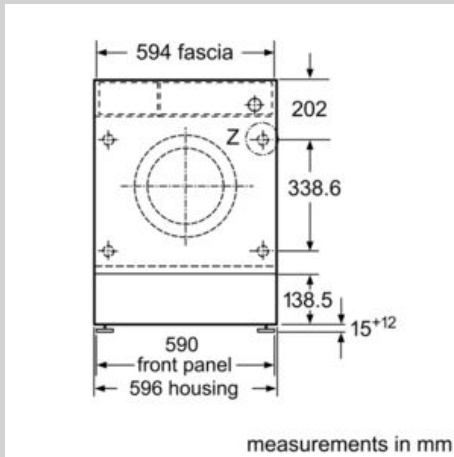

Construction type : Built-in

Height of removable worktop : -2 mm

Dimensions of the product : 818 x 596 x 544 mm

Net weight : 76.1 kg

Connection rating : 2300 W

Fuse protection : 10 A

Voltage : 220-240 V

Frequency : 50 Hz

### Technical Information

- adjustable base height: 15 cm
- adjustable base depth: 6.5 cm
- Dimensions (H X W X D): 81.8 x 59.6 x 57.4 cm
- Height adjustment with Cardan drive

<sup>1</sup> Scale of Energy Efficiency Classes from A to G

<sup>\*\*</sup> Values are rounded.

\* Please find warranty terms under the additional warranties section of our website.

Built-in washing machine, 8 kg, 1400 rpm  
W544BX2GB

Dimensioned drawings

Z detail