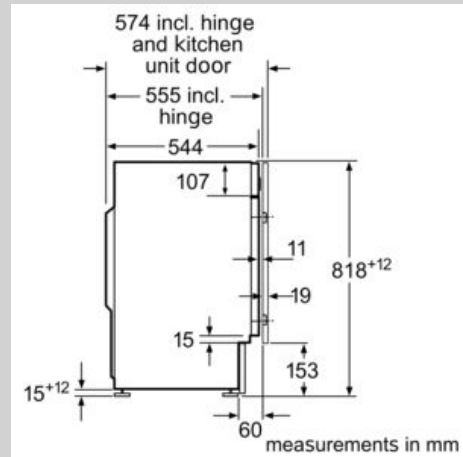

Construction type : Built-in

Height of removable worktop : -2 mm

Dimensions of the product : 818 x 596 x 544 mm

Net weight : 76.1 kg

Connection rating : 2300 W

Fuse protection : 10 A

Voltage : 220-240 V

Frequency : 50 Hz

Approval certificates : CE, E17D UKCA marking, VDE

Length of electrical supply cord : 210 cm

Door hinge : Left

Wheels : No

EAN code : 4242004267690

Installation type : Full-integrated

### Technical Information

- adjustable base height: 15 cm
- adjustable base depth: 6.5 cm
- Dimensions (H X W X D): 81.8 x 59.6 x 57.4 cm
- Height adjustment with Cardan drive

<sup>1</sup> Scale of Energy Efficiency Classes from A to G

<sup>\*\*</sup> Values are rounded.

\* Please find warranty terms under the additional warranties section of our website.

Built-in washing machine, 8 kg, 1400 rpm  
W544BX2GB

Dimensioned drawings

Z detail