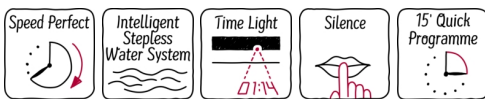

The extremely quiet and durable built-in washing machine with 8 kg load capacity, special short cycles, stain removal programmes and TimeLight.

- ✓ Speed Perfect – Optimal washing results in up to 65% less time.
- ✓ Intelligent Stepless Water System – Smart sensors reduce use of water.
- ✓ Time Light – the remaining programme time is projected onto the floor.
- ✓ Silence – the programme that runs especially quietly. Ideal for easy-care laundry.
- ✓ Super Quick 15': Washes, rinses, and spins in just 15 minutes.

Features

Technical Data

Energy Efficiency Class : C

Weighted energy consumption in kWh per 100 washing cycles of eco 40-60 programme : 62 kWh

Maximum capacity in kg : 8.0 kg

The water consumption of the eco programme in liters per cycle : 45 l

Duration of eco 40-60 programme in hours and mins at rated capacity : 3:26 h

Spin-drying efficiency class of eco 40-60 programme : B

Airborne acoustical noise emission class : A

Airborne acoustical noise emissions : 66 dB(A) re 1 pW

Construction type : Built-in

Height of removable worktop : -2 mm

Dimensions of the product : 818 x 596 x 544 mm

Net weight : 76.1 kg

Connection rating : 2300 W

Fuse protection : 10 A

Voltage : 220-240 V

Frequency : 50 Hz

Approval certificates : CE, E17D UKCA marking, VDE

Length of electrical supply cord : 210 cm

Door hinge : Left

Wheels : No

EAN code : 4242004267690

Installation type : Full-integrated

Optional accessories

WMZ2381	Extension for cold water inlet /Aquastop
Z7060X1	Height-adjustable feet
Z7080X0	Accessory

4 242004 267690