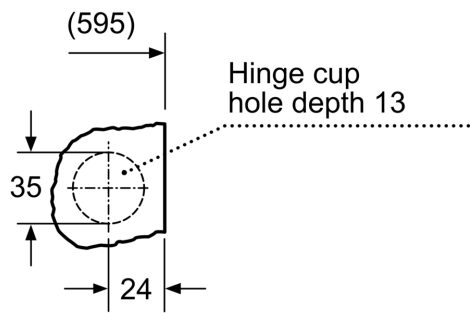

Z detail

Measurements in mm