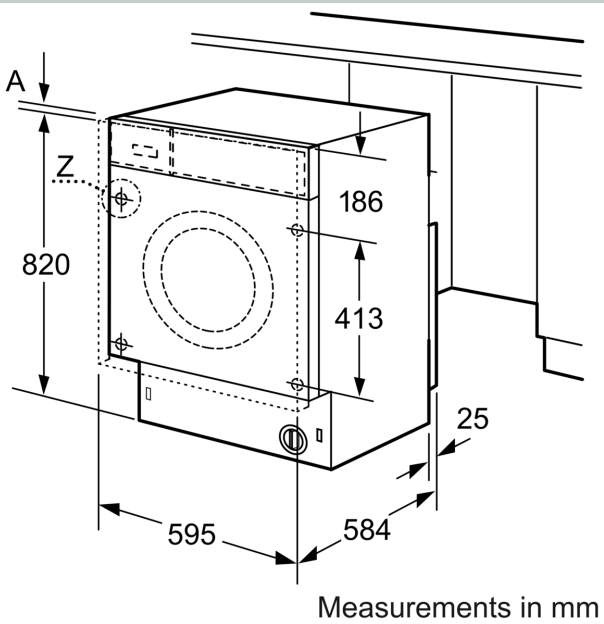

### Technical Information

- adjustable base height: 16.5 cm
- adjustable base depth: 6.5 cm
- Dimensions (H X W X D): 82 x 59.5 x 56 cm
- Height adjustment with Cardan drive
- Fully integratable

<sup>1 2</sup> Scale of Energy Efficiency Classes from A to G

\* Please find warranty terms under the additional warranties section of our website.

WASHER DRYER, 7/4 KG  
V6540X3GB

Z detail

Measurements in mm