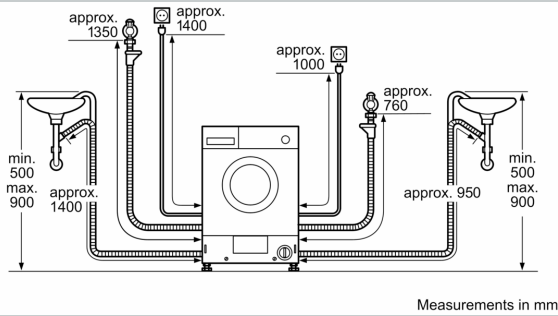

### Technical Information

- adjustable base height: 16.5 cm
- adjustable base depth: 6.5 cm
- Dimensions (H X W X D): 82 x 59.5 x 56 cm
- Height adjustment with Cardan drive
- Fully integratable

<sup>1 2</sup> Scale of Energy Efficiency Classes from A to G

<sup>3</sup> Energy consumption in kWh per 100 complete cycles (in Eco 40-60 programme)

<sup>4</sup> Water consumption in litres per complete cycle (in Eco 40-60

programme)

<sup>5</sup> Energy consumption in kWh per 100 washing cycles (in Eco 40-60 programme)

<sup>6</sup> Weighted water consumption in litres per washing cycle (in Eco 40-60 programme)

<sup>7</sup> Duration of Eco 40-60 programme, Wash and Dry cycle / Wash only cycle

<sup>\*\*</sup> Values are rounded.

\* Please find warranty terms under the additional warranties section of our website.

WASHER DRYER, 7/4 KG  
V6540X3GB

Z detail

Measurements in mm