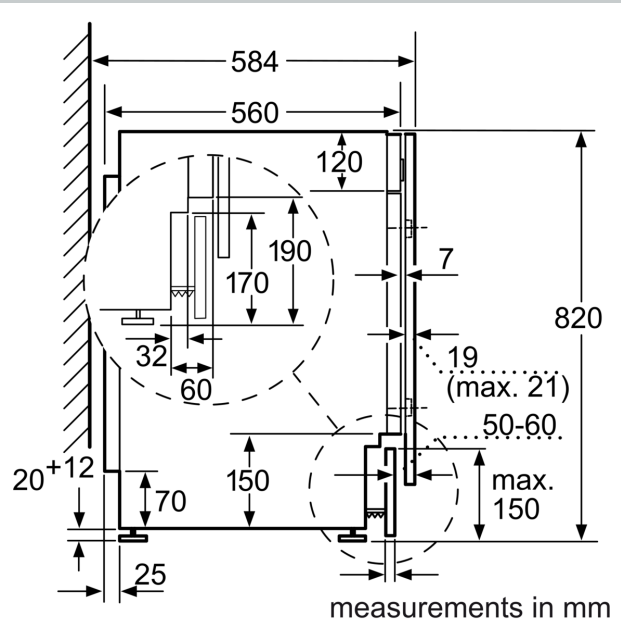

Energy Efficiency Class Wash/Dry cycle(Regulation):	E
Energy Efficiency Class Eco 40-60 programme (Regulation):	E
Weighted energy consumption in kWh per 100 full Wash/Dry cycles:	266 kWh
Weighted energy consumption in kWh per 100 washing cycles of eco 40-60 programme:	77 kWh
Maximum capacity in kg in a Wash/Dry cycle:	4.0
Maximum capacity in kg in a wash cycle:	7.0
The water consumption of the full wash and dry cycle in liters per cycle:	68 l
The water consumption of the eco programme in liters per cycle:	44 l
Duration of the full wash and dry cycle in hours and mins at rated capacity:	5:30 h
Duration of eco 40-60 programme in hours and mins at rated capacity:	2:50 h
Spin-drying efficiency class of eco 40-60 programme:	B
Airborne acoustical noise emissions :	72 dB(A) re 1pW
Airborne acoustical noise emission class:	A
Built-in / Free-standing:	Built-in
Removable top:	No
Door hinge:	Left
Length electrical supply cord:	220.0 cm
Dimensions of the product:	820 x 595 x 584 mm
Net weight:	85.1 kg
Drum volume:	52 l
EAN code:	4242004274209

### Technical Information

- adjustable base height: 16.5 cm
- adjustable base depth: 6.5 cm
- Dimensions (H X W X D): 82 x 59.5 x 56 cm
- Height adjustment with Cardan drive
- Fully integratable

<sup>1 2</sup> Scale of Energy Efficiency Classes from A to G

<sup>6</sup> Weighted water consumption in litres per washing cycle (in Eco 40-60 programme)

<sup>7</sup> Duration of Eco 40-60 programme, Wash and Dry cycle / Wash only cycle

<sup>\*\*</sup> Values are rounded.

\* Please find warranty terms under the additional warranties section of our website.

WASHER DRYER, 7/4 KG  
V6540X3GB

Z detail

Measurements in mm