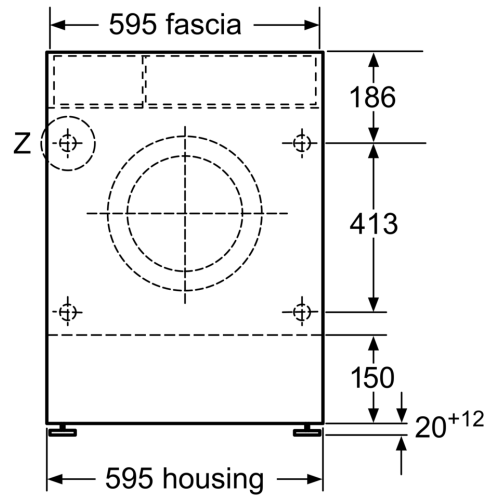

### Technical Information

- adjustable base height: 16.5 cm
- adjustable base depth: 6.5 cm
- Dimensions (H X W X D): 82 x 59.5 x 56 cm
- Height adjustment with Cardan drive
- Fully integratable

<sup>1 2</sup> Scale of Energy Efficiency Classes from A to G

\* Please find warranty terms under the additional warranties section of our website.

WASHER DRYER, 7/4 KG  
V6540X3GB

Z detail

Measurements in mm