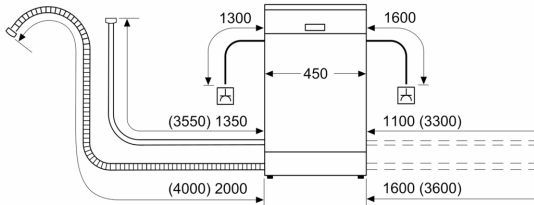

**Series 4, Free-standing dishwasher,
45 cm, silver inox
SPS4HMI49G**

measurements in mm

⌚ socket
( ) values with extension kit