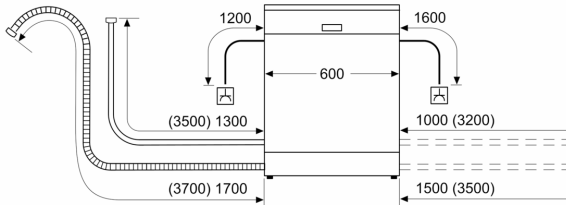

Technical Data

Energy Efficiency Class:	B
Energy Consumption for 100 cycles Eco Programme:	64 kWh
Maximum number of place settings:	13
The water consumption of the eco programme in liters per cycle: 9.0 l	
Programme duration:	3:35 h
Airborne acoustical noise emissions :	42 dB(A) re 1 pW
Airborne acoustical noise emission class:	B
Installation type:	Freestanding
Height of removable worktop:	30 mm
Dimensions of the product (HxWxD):	845 x 600 x 600 mm
Depth with open door 90 degree:	1155 mm
Adjustable feet:	Yes - all
Maximum adjustability feet:	20 mm
Adjustable plinth:	No
Net weight:	46.4 kg
Gross weight:	48.0 kg
Connection rating:	2400 W
Fuse protection:	10 A
Voltage:	220-240 V
Frequency:	50; 60 Hz
Length of electrical supply cord:	175.0 cm
Plug type:	GB plug
Length inlet hose:	165 cm
Length outlet hose:	190 cm
EAN code:	4242005471546
Installation type:	Free-standing with built-in possibility

Design features

- Time delay (3, 6 or 24 hours)
- Remaining programme time indicator (min)
- Leak protection system
- Tamperproof controls
- Self-cleaning filter system with 3 piece corrugated filter
- Stainless steel interior
- Dimensions (HxWxD): 84.5 x 60 x 60cm

¹ Scale of Energy Efficiency Classes from A to G

² Energy consumption in kWh per 100 cycles (in programme Eco 50

°C)

³ Water consumption in litres per cycle (in programme Eco 50 °C)

⁴ Duration of programme Eco 50 °C

**Series 4, Free-standing dishwasher,
60 cm, White
SMS4EKW06G**

measurements in mm

⌚ socket
() values with extension kit