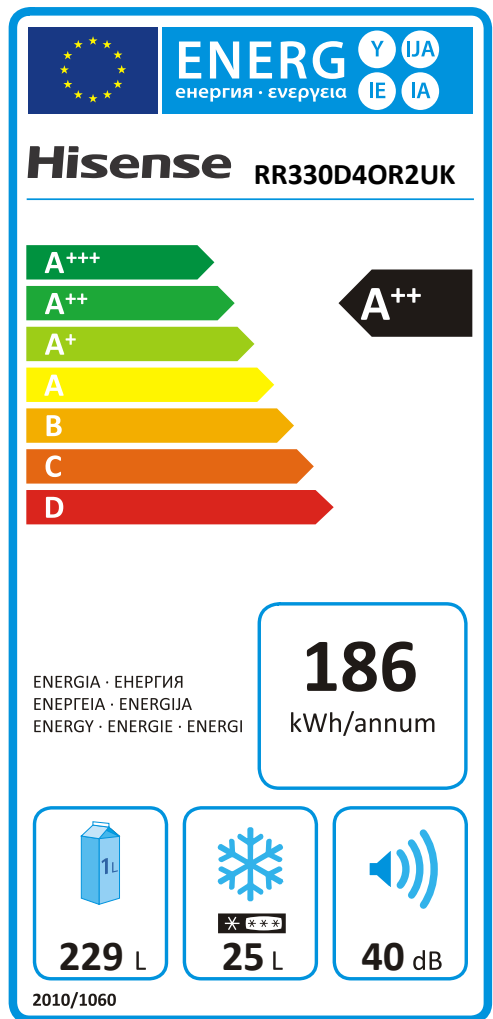

Hisense**PRODUCT FICHE**

Model name	RR330D4OR2UK
Category of the household refrigeration appliance	Refrigerator-freezer appliance
Temperature of 'other compartments' (T>14°C)	-
Frost-free	-
Power cut safe (temperature rise time) [h]	17
Freezing capacity in kg/24h	2,0
Climate class	SN,N,ST,T (This appliance is intended to be used at an ambient temperature between 10 °C and 43°C)
Noise (dB(A)re pW)	40
Built-in appliance	No