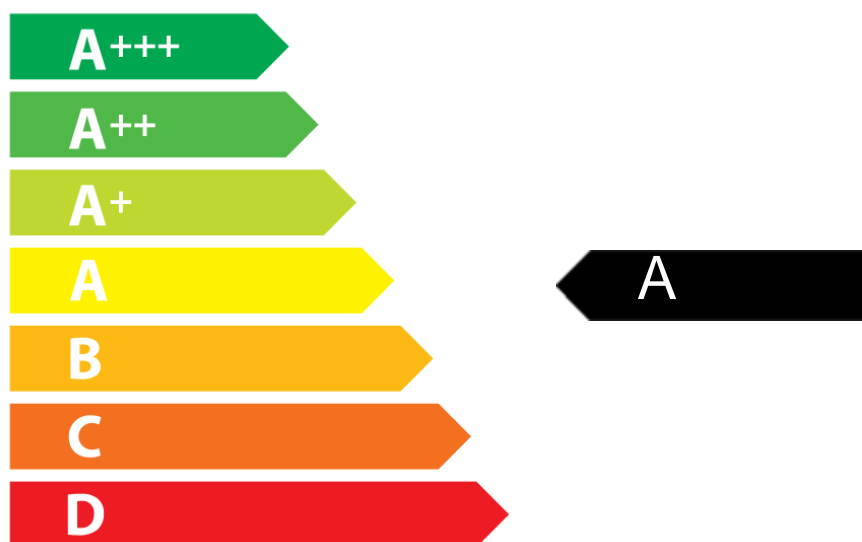

# ENERGY

**RANGemaster**  
UNRIVALLED PERFORMANCE

PROPL60ECSS/C

39 L

0.75 kWh/Cycle\*

- kWh/Cycle\*

# ENERGY

**RANGEmaster**  
UNRIVALLED PERFORMANCE

PROPL60ECSS/C

69 L

0.87 kWh/Cycle\*

0.79 kWh/Cycle\*

**ENERG**  
енергия · ενεργεια

**RANGEmaster**  
UNRIVALLED PERFORMANCE