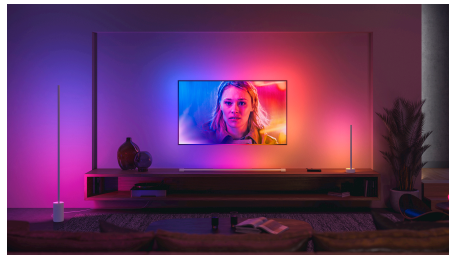

Easy smart lighting

Add ambient colour to any room with the Philips Hue White and Colour Ambiance B22 Starter Kit. Connect to the included Hue Bridge to take advantage of the endless list of features. Control via the app, voice or any smart accessory.

Play with smart colour lights

There's no limit with Philips Hue: with over 16 million colours, you can transform your home into the perfect party venue, bring a bedtime story to life and much more. Use preset, coloured light scenes to evoke the feeling of summer any time you'd like, or use your own photo to relive a special memory.

Control lights away from home

The Philips Hue app gives you complete control over your lights, even if you're not at home. Switch your lights off and on remotely using just the app to ensure your home is always lit the way you want it.

Sync films, TV programmes, music, and games to smart lights

Bring your entertainment to new heights by syncing the action on the screen or the beat of your music to your smart lights.* Choose the way you'd like to sync your lights to your film, music (including with our Spotify integration!), TV programme or game and watch as the colour-capable lights in your Entertainment area react. *Hue Bridge required