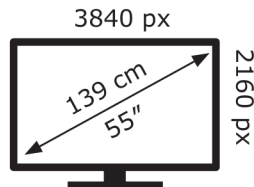

ENERG

Hisense

55E7NQTUK

62 kWh/1000h

ABCDEF**G**

100 kWh/1000h

2019/2013

ENERG