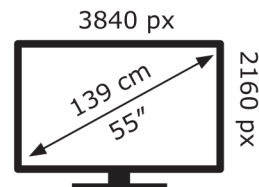

Hisense

55E7NQTUK

62 kWh/1000h

ABCDEF**G**

100 kWh/1000h

2019/2013