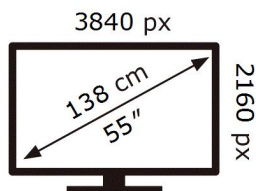

ENERG 

SAMSUNG

QE55LS03DAU

83 kWh/1000h

ABCDEF **G**

169 kWh/1000h

2019/2013