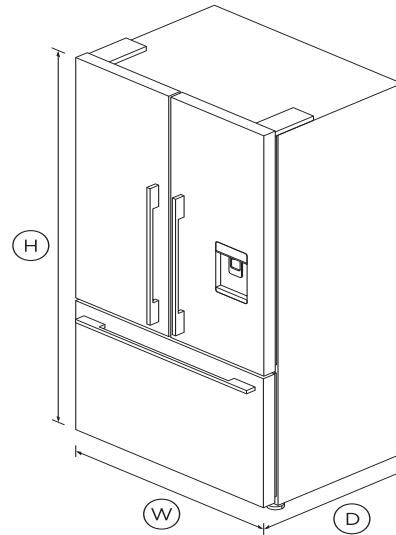

# Freestanding French Door Refrigerator Freezer, 90cm, 569L, Ice & Water

Series 7 | Contemporary

Stainless Steel | French hinge

With its large capacity you'll have plenty of flexible storage space in this striking French Door refrigerator freezer.

## DIMENSIONS

Height	1790mm
Width	900mm
Depth	695mm