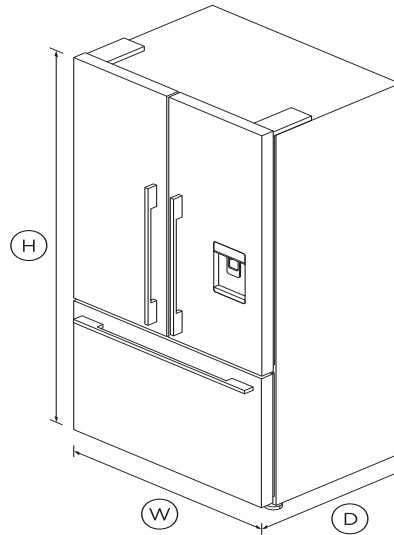

Freestanding French Door Refrigerator Freezer, 90cm, 569L, Ice & Water

Series 7 | Contemporary

Black Stainless Steel | French hinge

Make a statement in black. With large capacity and flexible storage, water dispenser and ice maker, this model has style and substance.

DIMENSIONS

Height	1790mm
Width	900mm
Depth	695mm

FEATURES & BENEFITS

Clever energy

Your refrigerator adapts to daily use by cooling and defrosting only when needed. This means it uses the energy it needs without compromising on food care.

Sabbath mode •

Power requirements

Supply voltage **220 - 240V**

Product dimensions

Depth **695mm**

Height **1790mm**

Width **900mm**

Warranty