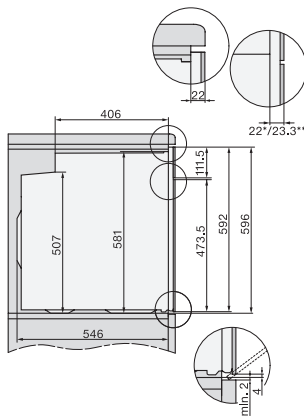

H 2455 BP ACTIVE

Oven

modern design with timer and pyrolytic cleaning at a great entry level price.

EAN: 4002516770466 / Material number: 12408780 / Old Material Number: 22245505GB

Niche width max. in mm	568
Niche height min. in mm	590
Niche height max. in mm	595
Niche depth in mm	550
Appliance width in mm	595
Appliance height in mm	596
Appliance depth in mm	569
Weight in kg	47.0
Temperatures in °C	30-280
Total rated load in kW	3.60
Voltage in V	220-240
Frequency in Hz	50
Number of phases	1
Fuse rating in A	16
Mains cable with plug	•
Length of supply lead in m	1.50
Replacing lamps	Customer
Accessories included	
Universal tray with PerfectClean	1
Baking and roasting rack without PerfectClean	1
Removable side runners (pair)	1

H2760B/BP, H28x0B/BP, H7x6xB/BP/BPX, installation drawings

22 mm – glass, 23.3 mm – metal

H226x-1B/BP/E/EP/I/IP, H2760B/BP, H28x0B/BP, H7x6xB/BP/BPX, installation drawings

H226x-1B/BP/E/EP/I/IP, H2x6xB/BP, H7x6xB/BP/BPX, installation drawings

If the oven is to be installed under a hob, follow the instructions for installing the hob and the height of the hob.

H2760B/BP, H28x0B/BP, H7x6xB/BP/BPX, installation drawings

22 mm – glass, 23.3 mm – metal

H2465B, H2465BP, H2466B, H2466BP, H2467B, H2467BP, H2468B, H2468BP, installation drawings

EU, 1) 399,6 mm, 2) 360 mm, 3) 45 mm, 4) 31,8 mm, 5) 32,5 mm, , EX, 1) 399,6 mm, 2) 360 mm, 3) 45 mm, 4) 31,8 mm, 5) 32,5 mm