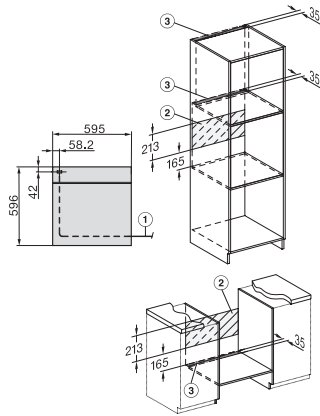

H 2455 BP ACTIVE

Oven

modern design with timer and pyrolytic cleaning at a great entry level price.

EAN: 4002516770466 / Material number: 12408780 / Old Material Number: 22245505GB

Niche width max. in mm	568
Niche height min. in mm	590
Niche height max. in mm	595
Niche depth in mm	550
Appliance width in mm	595
Appliance height in mm	596
Appliance depth in mm	569
Weight in kg	47.0
Temperatures in °C	30-280
Total rated load in kW	3.60
Voltage in V	220-240
Frequency in Hz	50
Number of phases	1
Fuse rating in A	16
Mains cable with plug	•
Length of supply lead in m	1.50
Replacing lamps	Customer
Accessories included	
Universal tray with PerfectClean	1
Baking and roasting rack without PerfectClean	1
Removable side runners (pair)	1

H 2455 BP ACTIVE

Oven

modern design with timer and pyrolytic cleaning at a great entry level price.

H226x-1B/BP/E/EP/I/IP, H2760B/BP, H28x0B/BP, H7x6xB/BP/BPX, installation drawings, GB, AUS

1) Netzanschlussleitung, L=1500 mm, 2) In diesem Bereich kein Anschluss, 3) Lüftungsausschnitt min. 150 cm²

H2760B/BP, H28x0B/BP, H7x6xB/BP/BPX, installation drawings

22 mm – glass, 23.3 mm – metal

H226x-1B/BP/E/EP/I/IP, H2760B/BP, H28x0B/BP, H7x6xB/BP/BPX, installation drawings

H226x-1B/BP/E/EP/I/IP, H2x6xB/BP, H7x6xB/BP/BPX, installation drawings

H2465B, H2465BP, H2466B, H2466BP, H2467B, H2467BP, H2468B, H2468BP, installation drawings

EU, 1) 399,6 mm, 2) 360 mm, 3) 45 mm, 4) 31,8 mm, 5) 32,5 mm, , EX, 1) 399,6 mm, 2) 360 mm, 3) 45 mm, 4) 31,8 mm, 5) 32,5 mm