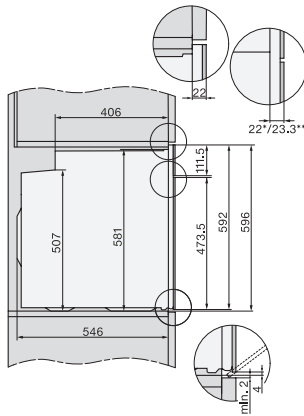

H 2455 BP ACTIVE

Oven

modern design with timer and pyrolytic cleaning at a great entry level price.

EAN: 4002516770466 / Material number: 12408780 / Old Material Number: 22245505GB

Niche width max. in mm	568
Niche height min. in mm	590
Niche height max. in mm	595
Niche depth in mm	550
Appliance width in mm	595
Appliance height in mm	596
Appliance depth in mm	569
Weight in kg	47.0
Temperatures in °C	30-280
Total rated load in kW	3.60
Voltage in V	220-240
Frequency in Hz	50
Number of phases	1
Fuse rating in A	16
Mains cable with plug	•
Length of supply lead in m	1.50
Replacing lamps	Customer
Accessories included	
Universal tray with PerfectClean	1
Baking and roasting rack without PerfectClean	1
Removable side runners (pair)	1

H2760B/BP, H28x0B/BP, H7x6xB/BP/BPX, installation drawings

22 mm – glass, 23.3 mm – metal

H226x-1B/BP/E/EP/I/IP, H2760B/BP, H28x0B/BP, H7x6xB/BP/BPX, installation drawings

H226x-1B/BP/E/EP/I/IP, H2x6xB/BP, H7x6xB/BP/BPX, installation drawings

If the oven is to be installed under a hob, follow the instructions for installing the hob and the height of the hob.

H2760B/BP, H28x0B/BP, H7x6xB/BP/BPX, installation drawings

22 mm – glass, 23.3 mm – metal

H2465B, H2465BP, H2466B, H2466BP, H2467B, H2467BP, H2468B, H2468BP, installation drawings

EU, 1) 399,6 mm, 2) 360 mm, 3) 45 mm, 4) 31,8 mm, 5) 32,5 mm, , EX, 1) 399,6 mm, 2) 360 mm, 3) 45 mm, 4) 31,8 mm, 5) 32,5 mm