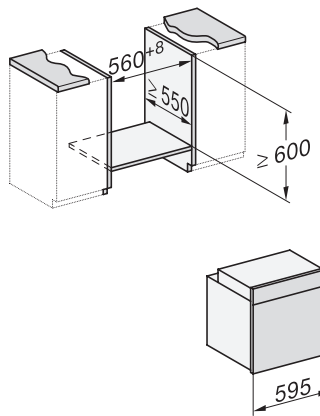

H 2455 BP ACTIVE

Oven

modern design with timer and pyrolytic cleaning at a great entry level price.

H226x-1B/BP/E/EP/I/IP, H2760B/BP, H28x0B/BP, H7x6xB/BP/BPX, installation drawings, GB, AUS

1) Netzanschlussleitung, L=1500 mm, 2) In diesem Bereich kein Anschluss, 3) Lüftungsausschnitt min. 150 cm²

H2760B/BP, H28x0B/BP, H7x6xB/BP/BPX, installation drawings

22 mm – glass, 23.3 mm – metal

H226x-1B/BP/E/EP/I/IP, H2760B/BP, H28x0B/BP, H7x6xB/BP/BPX, installation drawings

H226x-1B/BP/E/EP/I/IP, H2x6xB/BP, H7x6xB/BP/BPX, installation drawings

If the oven is to be installed under a hob, follow the instructions for installing the hob and the height of the hob.

H2760B/BP, H28x0B/BP, H7x6xB/BP/BPX, installation drawings

22 mm – glass, 23.3 mm – metal

H2465B, H2465BP, H2466B, H2466BP, H2467B, H2467BP, H2468B, H2468BP, installation drawings

EU, 1) 399,6 mm, 2) 360 mm, 3) 45 mm, 4) 31,8 mm, 5) 32,5 mm, , EX, 1) 399,6 mm, 2) 360 mm, 3) 45 mm, 4) 31,8 mm, 5) 32,5 mm