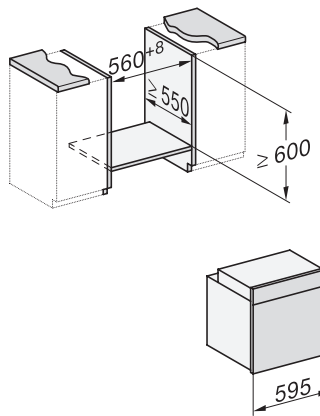

H 2455 B ACTIVE

Oven

modern design with timer and PerfectClean at a great entry level price.

H226x-1B/BP/E/EP/I/IP, H2760B/BP, H28x0B/BP, H7x6xB/BP/BPX, installation drawings, GB, AUS

1) Netzanschlussleitung, L=1500 mm, 2) In diesem Bereich kein Anschluss, 3) Lüftungsausschnitt min. 150 cm²

H2760B/BP, H28x0B/BP, H7x6xB/BP/BPX, installation drawings

22 mm – glass, 23.3 mm – metal

H226x-1B/BP/E/EP/I/IP, H2760B/BP, H28x0B/BP, H7x6xB/BP/BPX, installation drawings

H226x-1B/BP/E/EP/I/IP, H2x6xB/BP, H7x6xB/BP/BPX, installation drawings

If the oven is to be installed under a hob, follow the instructions for installing the hob and the height of the hob.

H2760B/BP, H28x0B/BP, H7x6xB/BP/BPX, installation drawings

22 mm – glass, 23.3 mm – metal

H2465B, H2465BP, H2466B, H2466BP, H2467B, H2467BP, H2468B, H2468BP, installation drawings

EU, 1) 399,6 mm, 2) 360 mm, 3) 45 mm, 4) 31,8 mm, 5) 32,5 mm, , EX, 1) 399,6 mm, 2) 360 mm, 3) 45 mm , 4) 31.8 mm, 5) 32.5 mm