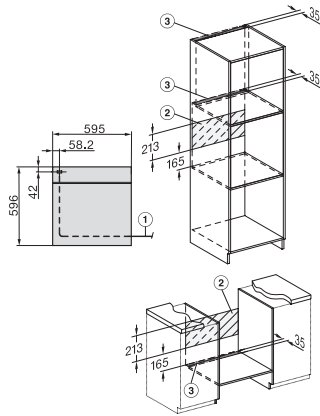

H 2455 B ACTIVE

Oven

modern design with timer and PerfectClean at a great entry level price.

EAN: 4002516770459 / Material number: 12408770 / Old Material Number: 22245504GB

Niche width min. in mm	560
Niche width max. in mm	568
Niche height min. in mm	590
Niche height max. in mm	595
Niche depth in mm	550
Appliance width in mm	595
Appliance height in mm	596
Appliance depth in mm	569
Weight in kg	47.0
Temperatures in °C	30-280
Total rated load in kW	3.60
Voltage in V	220-240
Frequency in Hz	50
Number of phases	1
Fuse rating in A	16
Mains cable with plug	•
Length of supply lead in m	1.50
Replacing lamps	Customer
Accessories included	
Universal tray with PerfectClean	1
Baking and roasting rack without PerfectClean	1
Removable side runners (pair)	1

H 2455 B ACTIVE

Oven

modern design with timer and PerfectClean at a great entry level price.

H226x-1B/BP/E/EP/I/IP, H2760B/BP, H28x0B/BP, H7x6xB/BP/BPX, installation drawings, GB, AUS

1) Netzanschlussleitung, L=1500 mm, 2) In diesem Bereich kein Anschluss, 3) Lüftungsausschnitt min. 150 cm²

H2760B/BP, H28x0B/BP, H7x6xB/BP/BPX, installation drawings

22 mm – glass, 23.3 mm – metal

H226x-1B/BP/E/EP/I/IP, H2760B/BP, H28x0B/BP, H7x6xB/BP/BPX, installation drawings

H226x-1B/BP/E/EP/I/IP, H2x6xB/BP, H7x6xB/BP/BPX, installation drawings

H2465B, H2465BP, H2466B, H2466BP, H2467B, H2467BP, H2468B, H2468BP, installation drawings

EU, 1) 399,6 mm, 2) 360 mm, 3) 45 mm, 4) 31,8 mm, 5) 32,5 mm, , EX, 1) 399,6 mm, 2) 360 mm, 3) 45 mm , 4) 31.8 mm, 5) 32.5 mm