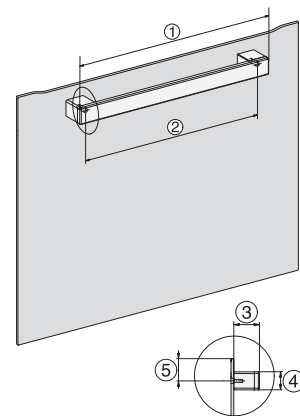

H2760B/BP, H28x0B/BP, H7x6xB/BP/BPX, installation drawings

22 mm – glass, 23.3 mm – metal

H226x-1B/BP/E/EP/I/IP, H2760B/BP, H28x0B/BP, H7x6xB/BP/BPX, installation drawings

H226x-1B/BP/E/EP/I/IP, H2x6xB/BP, H7x6xB/BP/BPX, installation drawings

If the oven is to be installed under a hob, follow the instructions for installing the hob and the height of the hob.

H2760B/BP, H28x0B/BP, H7x6xB/BP/BPX, installation drawings

22 mm – glass, 23.3 mm – metal

H2465B, H2465BP, H2466B, H2466BP, H2467B, H2467BP, H2468B, H2468BP, installation drawings

EU, 1) 399,6 mm, 2) 360 mm, 3) 45 mm, 4) 31,8 mm, 5) 32,5 mm, , EX, 1) 399,6 mm, 2) 360 mm, 3) 45 mm , 4) 31.8 mm, 5) 32.5 mm