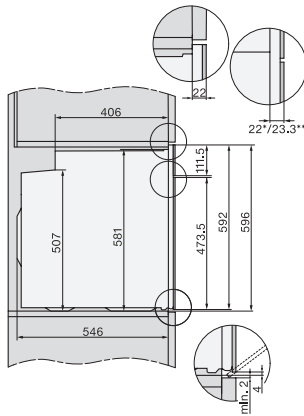

H 2455 B ACTIVE

Oven

modern design with timer and PerfectClean at a great entry level price.

EAN: 4002516770459 / Material number: 12408770 / Old Material Number: 22245504GB

Niche width min. in mm	560
Niche width max. in mm	568
Niche height min. in mm	590
Niche height max. in mm	595
Niche depth in mm	550
Appliance width in mm	595
Appliance height in mm	596
Appliance depth in mm	569
Weight in kg	47.0
Temperatures in °C	30-280
Total rated load in kW	3.60
Voltage in V	220-240
Frequency in Hz	50
Number of phases	1
Fuse rating in A	16
Mains cable with plug	•
Length of supply lead in m	1.50
Replacing lamps	Customer
Accessories included	
Universal tray with PerfectClean	1
Baking and roasting rack without PerfectClean	1
Removable side runners (pair)	1

H2760B/BP, H28x0B/BP, H7x6xB/BP/BPX, installation drawings

22 mm – glass, 23.3 mm – metal

H226x-1B/BP/E/EP/I/IP, H2760B/BP, H28x0B/BP, H7x6xB/BP/BPX, installation drawings

H226x-1B/BP/E/EP/I/IP, H2x6xB/BP, H7x6xB/BP/BPX, installation drawings

If the oven is to be installed under a hob, follow the instructions for installing the hob and the height of the hob.

H2760B/BP, H28x0B/BP, H7x6xB/BP/BPX, installation drawings

22 mm – glass, 23.3 mm – metal

H2465B, H2465BP, H2466B, H2466BP, H2467B, H2467BP, H2468B, H2468BP, installation drawings

EU, 1) 399,6 mm, 2) 360 mm, 3) 45 mm, 4) 31,8 mm, 5) 32,5 mm, , EX, 1) 399,6 mm, 2) 360 mm, 3) 45 mm , 4) 31.8 mm, 5) 32.5 mm