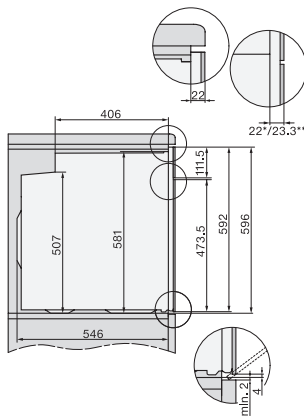

H 2455 B ACTIVE

Oven

modern design with timer and PerfectClean at a great entry level price.

EAN: 4002516770459 / Material number: 12408770 / Old Material Number: 22245504GB

Niche width min. in mm	560
Niche width max. in mm	568
Niche height min. in mm	590
Niche height max. in mm	595
Niche depth in mm	550
Appliance width in mm	595
Appliance height in mm	596
Appliance depth in mm	569
Weight in kg	47.0
Temperatures in °C	30-280
Total rated load in kW	3.60
Voltage in V	220-240
Frequency in Hz	50
Number of phases	1
Fuse rating in A	16
Mains cable with plug	•
Length of supply lead in m	1.50
Replacing lamps	Customer
Accessories included	
Universal tray with PerfectClean	1
Baking and roasting rack without PerfectClean	1
Removable side runners (pair)	1

H2760B/BP, H28x0B/BP, H7x6xB/BP/BPX, installation drawings

22 mm – glass, 23.3 mm – metal

H226x-1B/BP/E/EP/I/IP, H2760B/BP, H28x0B/BP, H7x6xB/BP/BPX, installation drawings

H226x-1B/BP/E/EP/I/IP, H2x6xB/BP, H7x6xB/BP/BPX, installation drawings

If the oven is to be installed under a hob, follow the instructions for installing the hob and the height of the hob.

H2760B/BP, H28x0B/BP, H7x6xB/BP/BPX, installation drawings

22 mm – glass, 23.3 mm – metal

H2465B, H2465BP, H2466B, H2466BP, H2467B, H2467BP, H2468B, H2468BP, installation drawings

EU, 1) 399,6 mm, 2) 360 mm, 3) 45 mm, 4) 31,8 mm, 5) 32,5 mm, , EX, 1) 399,6 mm, 2) 360 mm, 3) 45 mm , 4) 31.8 mm, 5) 32.5 mm