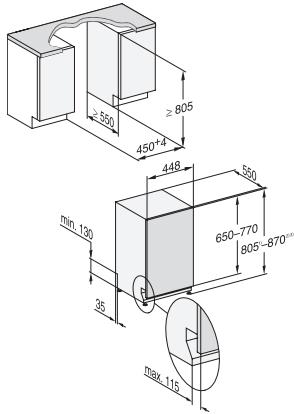

## G 5790 SCVi SL

Fully integrated dishwasher, 45 cm  
for optimum drying results thanks to AutoOpen drying.

EAN: 4002516610441 / Material number: 12153420 / Old Material Number: 21579062GB

Extra Clean	•
Extra dry	•
<b>Basket design</b>	
Cutlery loading	MultiFlex tray 45
Basket design	ExtraComfort 45 cm
Number of place settings	9
<b>Safety</b>	
Waterproof system	•
Safety lock	•
<b>Technical data</b>	
Niche width minimal in mm	450
Niche width max in mm	450
Niche height minimal in mm	805
Niche height maximal in mm	870
Niche depth in mm	550
Appliance width in mm	448
Appliance height in mm	805
Appliance depth in mm	550
Depth with door open in cm	116.5
Net weight in kg	40.8
Total rated load in kW	2.00
Voltage in V	230
Fuse rating in A	10
Number of phases	1
Electrical frequency standard	50
Length of water inlet hose in m	1.50
Length of water drain hose in m	1.50
Length of supply lead in m	1.80
Min. front panel weight in kg	2.0
Max. front panel weight in kg	8.0
<b>Available display languages</b>	
Available display languages via MultiLingua	deutsch, english, español, français, italiano, nederlands, português, türkçe

## G 5790 SCVi SL

Fully integrated dishwasher, 45 cm  
for optimum drying results thanks to AutoOpen drying.

G7000, fully integrated dishwasher, 45cm (installation drawing)

- 1) Plinth height 35-155 mm, 2) Plinth height 100-220 mm,
- 3) Appliance height max. 970 mm with plinth height conversion kit (Mat.-Nr. 6.394.761),

G7000, fully integrated dishwasher, 45cm (installation drawing)