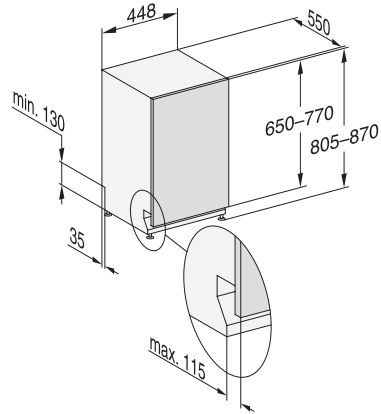

## G 5790 SCVi SL

Fully integrated dishwasher, 45 cm  
for optimum drying results thanks to AutoOpen drying.

EAN: 4002516610441 / Material number: 12153420 / Old Material Number: 21579062GB

Extra Clean	•
Extra dry	•
<b>Basket design</b>	
Cutlery loading	MultiFlex tray 45
Basket design	ExtraComfort 45 cm
Number of place settings	9
<b>Safety</b>	
Waterproof system	•
Safety lock	•
<b>Technical data</b>	
Niche width minimal in mm	450
Niche width max in mm	450
Niche height minimal in mm	805
Niche height maximal in mm	870
Niche depth in mm	550
Appliance width in mm	448
Appliance height in mm	805
Appliance depth in mm	550
Depth with door open in cm	116.5
Net weight in kg	40.8
Total rated load in kW	2.00
Voltage in V	230
Fuse rating in A	10
Number of phases	1
Electrical frequency standard	50
Length of water inlet hose in m	1.50
Length of water drain hose in m	1.50
Length of supply lead in m	1.80
Min. front panel weight in kg	2.0
Max. front panel weight in kg	8.0
<b>Available display languages</b>	
Available display languages via MultiLingua	deutsch, english, español, français, italiano, nederlands, português, türkçe

## G 5790 SCVi SL

Fully integrated dishwasher, 45 cm  
for optimum drying results thanks to AutoOpen drying.

G7000, fully integrated dishwasher, 45cm (installation drawing)

- 1) Plinth height 35-155 mm, 2) Plinth height 100-220 mm,
- 3) Appliance height max. 970 mm with plinth height conversion kit (Mat.-Nr. 6.394.761),

G7000, fully integrated dishwasher, 45cm (installation drawing)