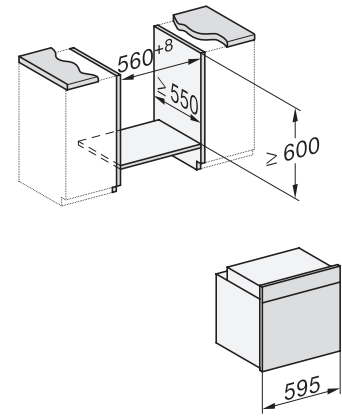

### Oven

modern design with networking & PerfectClean at an attractive entry-level price.

EAN: 4002516642923 / Material number: 12143630 / Old Material Number: 22246504GB

Number of shelf levels oven compartment 2	5
Numbered shelf levels	•
Oven light	1 halogen spot
Electronic temperature regulation min. in °C	30
Electronic temperature regulation max. in °C	300
Niche width min. in mm	560
Niche width max. in mm	568
Niche height min. in mm	590
Niche height max. in mm	595
Niche depth in mm	550
Appliance width in mm	595
Appliance height in mm	596
Temperatures in °C	30–300
Appliance depth in mm	568
Weight in kg	42.0
Total rated load in kW	3.50
Voltage in V	220-240
Frequency in Hz	50
Number of phases	1
Fuse rating in A	16
Length of supply lead in m	1.50
Replacing lamps	Customer
<b>Accessories supplied</b>	
Universal tray with PerfectClean	1
Baking and roasting rack without PerfectClean	1
Removable side runners (pair)	1
Anti-splash insert with PerfectClean	1

### Oven

modern design with networking & PerfectClean at an attractive entry-level price.

H226x-1B/BP/E/EP/I/P, H2760B/BP, H28x0B/BP, H7x6xB/BP/BPX, installation drawings, GB, AUS

1) Netzanschlussleitung, L=1500 mm, 2) In diesem Bereich kein Anschluss, 3) Lüftungsausschnitt min. 150 cm<sup>2</sup>

H2760B/BP, H28x0B/BP, H7x6xB/BP/BPX, installation drawings

22 mm – glass, 23.3 mm – metal

H226x-1B/BP/E/EP/I/P, H2x6xB/BP, H7x6xB/BP/BPX, installation drawings

If the oven is to be installed under a hob, follow the instructions for installing the hob and the height of the hob.

H2760B/BP, H28x0B/BP, H7x6xB/BP/BPX, installation drawings

22 mm – glass, 23.3 mm – metal

H2465B, H2465BP, H2466B, H2466BP, H2467B, H2467BP, H2468B, H2468BP, installation drawings

EU, 1) 399,6 mm, 2) 360 mm, 3) 45 mm, 4) 31,8 mm, 5) 32,5 mm, , EX, 1) 399.6 mm, 2) 360 mm, 3) 45 mm , 4) 31.8 mm, 5) 32.5 mm