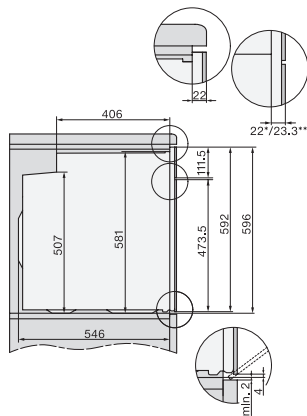

### Oven

modern design with networking & PerfectClean at an attractive entry-level price.

EAN: 4002516642923 / Material number: 12143630 / Old Material Number: 22246504GB

Number of shelf levels oven compartment 2	5
Numbered shelf levels	•
Oven light	1 halogen spot
Electronic temperature regulation min. in °C	30
Electronic temperature regulation max. in °C	300
Niche width min. in mm	560
Niche width max. in mm	568
Niche height min. in mm	590
Niche height max. in mm	595
Niche depth in mm	550
Appliance width in mm	595
Appliance height in mm	596
Temperatures in °C	30–300
Appliance depth in mm	568
Weight in kg	42.0
Total rated load in kW	3.50
Voltage in V	220-240
Frequency in Hz	50
Number of phases	1
Fuse rating in A	16
Length of supply lead in m	1.50
Replacing lamps	Customer
<b>Accessories supplied</b>	
Universal tray with PerfectClean	1
Baking and roasting rack without PerfectClean	1
Removable side runners (pair)	1
Anti-splash insert with PerfectClean	1

### Oven

modern design with networking & PerfectClean at an attractive entry-level price.

H226x-1B/BP/E/EP/I/P, H2760B/BP, H28x0B/BP, H7x6xB/BP/BPX, installation drawings, GB, AUS

1) Netzanschlussleitung, L=1500 mm, 2) In diesem Bereich kein Anschluss, 3) Lüftungsausschnitt min. 150 cm<sup>2</sup>

H2760B/BP, H28x0B/BP, H7x6xB/BP/BPX, installation drawings

22 mm – glass, 23.3 mm – metal

H226x-1B/BP/E/EP/I/P, H2x6xB/BP, H7x6xB/BP/BPX, installation drawings

If the oven is to be installed under a hob, follow the instructions for installing the hob and the height of the hob.

H2760B/BP, H28x0B/BP, H7x6xB/BP/BPX, installation drawings

22 mm – glass, 23.3 mm – metal

H2465B, H2465BP, H2466B, H2466BP, H2467B, H2467BP, H2468B, H2468BP, installation drawings

EU, 1) 399,6 mm, 2) 360 mm, 3) 45 mm, 4) 31,8 mm, 5) 32,5 mm, , EX, 1) 399.6 mm, 2) 360 mm, 3) 45 mm , 4) 31.8 mm, 5) 32.5 mm