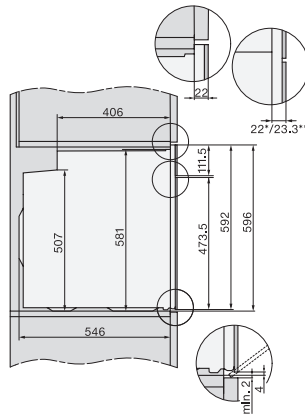

### Oven

modern design with networking & PerfectClean at an attractive entry-level price.

EAN: 4002516642923 / Material number: 12143630 / Old Material Number: 22246504GB

Number of shelf levels oven compartment 2	5
Numbered shelf levels	•
Oven light	1 halogen spot
Electronic temperature regulation min. in °C	30
Electronic temperature regulation max. in °C	300
Niche width min. in mm	560
Niche width max. in mm	568
Niche height min. in mm	590
Niche height max. in mm	595
Niche depth in mm	550
Appliance width in mm	595
Appliance height in mm	596
Temperatures in °C	30–300
Appliance depth in mm	568
Weight in kg	42.0
Total rated load in kW	3.50
Voltage in V	220-240
Frequency in Hz	50
Number of phases	1
Fuse rating in A	16
Length of supply lead in m	1.50
Replacing lamps	Customer
<b>Accessories supplied</b>	
Universal tray with PerfectClean	1
Baking and roasting rack without PerfectClean	1
Removable side runners (pair)	1
Anti-splash insert with PerfectClean	1

### Oven

modern design with networking & PerfectClean at an attractive entry-level price.

H226x-1B/BP/E/EP/I/P, H2760B/BP, H28x0B/BP, H7x6xB/BP/BPX, installation drawings, GB, AUS

1) Netzanschlussleitung, L=1500 mm, 2) In diesem Bereich kein Anschluss, 3) Lüftungsausschnitt min. 150 cm<sup>2</sup>

H2760B/BP, H28x0B/BP, H7x6xB/BP/BPX, installation drawings

22 mm – glass, 23.3 mm – metal

H226x-1B/BP/E/EP/I/P, H2x6xB/BP, H7x6xB/BP/BPX, installation drawings

If the oven is to be installed under a hob, follow the instructions for installing the hob and the height of the hob.

H2760B/BP, H28x0B/BP, H7x6xB/BP/BPX, installation drawings

22 mm – glass, 23.3 mm – metal

H2465B, H2465BP, H2466B, H2466BP, H2467B, H2467BP, H2468B, H2468BP, installation drawings

EU, 1) 399,6 mm, 2) 360 mm, 3) 45 mm, 4) 31,8 mm, 5) 32,5 mm, , EX, 1) 399.6 mm, 2) 360 mm, 3) 45 mm , 4) 31.8 mm, 5) 32.5 mm