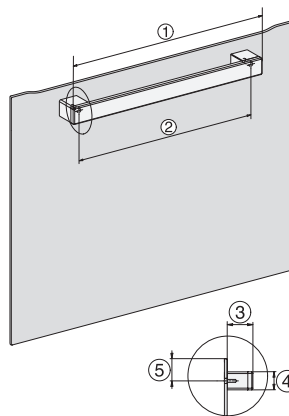

### Oven

modern design with networking & PerfectClean at an attractive entry-level price.

H226x-1B/BP/E/EP/I/P, H2760B/BP, H28x0B/BP, H7x6xB/BP/BPX, installation drawings, GB, AUS

1) Netzanschlussleitung, L=1500 mm, 2) In diesem Bereich kein Anschluss, 3) Lüftungsausschnitt min. 150 cm<sup>2</sup>

H2760B/BP, H28x0B/BP, H7x6xB/BP/BPX, installation drawings

22 mm – glass, 23.3 mm – metal

H226x-1B/BP/E/EP/I/P, H2x6xB/BP, H7x6xB/BP/BPX, installation drawings

If the oven is to be installed under a hob, follow the instructions for installing the hob and the height of the hob.

H2760B/BP, H28x0B/BP, H7x6xB/BP/BPX, installation drawings

22 mm – glass, 23.3 mm – metal

H2465B, H2465BP, H2466B, H2466BP, H2467B, H2467BP, H2468B, H2468BP, installation drawings

EU, 1) 399,6 mm, 2) 360 mm, 3) 45 mm, 4) 31,8 mm, 5) 32,5 mm, , EX, 1) 399.6 mm, 2) 360 mm, 3) 45 mm , 4) 31.8 mm, 5) 32.5 mm