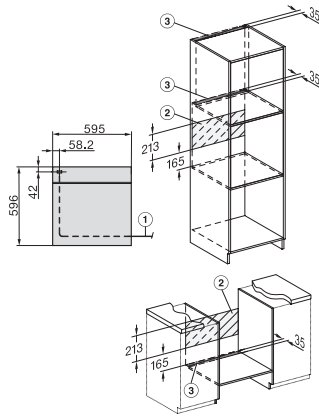

### Oven

modern design with networking & PerfectClean at an attractive entry-level price.

EAN: 4002516642923 / Material number: 12143630 / Old Material Number: 22246504GB

Number of shelf levels oven compartment 2	5
Numbered shelf levels	•
Oven light	1 halogen spot
Electronic temperature regulation min. in °C	30
Electronic temperature regulation max. in °C	300
Niche width min. in mm	560
Niche width max. in mm	568
Niche height min. in mm	590
Niche height max. in mm	595
Niche depth in mm	550
Appliance width in mm	595
Appliance height in mm	596
Temperatures in °C	30–300
Appliance depth in mm	568
Weight in kg	42.0
Total rated load in kW	3.50
Voltage in V	220-240
Frequency in Hz	50
Number of phases	1
Fuse rating in A	16
Length of supply lead in m	1.50
Replacing lamps	Customer
<b>Accessories supplied</b>	
Universal tray with PerfectClean	1
Baking and roasting rack without PerfectClean	1
Removable side runners (pair)	1
Anti-splash insert with PerfectClean	1

### Oven

modern design with networking & PerfectClean at an attractive entry-level price.

H226x-1B/BP/E/EP/I/P, H2760B/BP, H28x0B/BP, H7x6xB/BP/BPX, installation drawings, GB, AUS

1) Netzanschlussleitung, L=1500 mm, 2) In diesem Bereich kein Anschluss, 3) Lüftungsausschnitt min. 150 cm<sup>2</sup>

H2760B/BP, H28x0B/BP, H7x6xB/BP/BPX, installation drawings

22 mm – glass, 23.3 mm – metal

H2465B, H2465BP, H2466B, H2466BP, H2467B, H2467BP, H2468B, H2468BP, installation drawings

EU, 1) 399,6 mm, 2) 360 mm, 3) 45 mm, 4) 31,8 mm, 5) 32,5 mm, , EX, 1) 399.6 mm, 2) 360 mm, 3) 45 mm , 4) 31.8 mm, 5) 32.5 mm