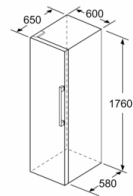

Serie | 4, Free-standing fridge, 176 x 60 cm, Inox-look KSV33VLEPG

	a	b	c	d	e	f
KSW36, GSD36	187					
KSV36, KSF36, GSN36, GSV36	186					
KSV33, GSN33, GSV33	176	60	65	58	60	119.5
KSV29, GSN29, GSV29	161					
GSV24	146					
GSN51	161					
GSN54	176	70	78	70	70	142
GSN58	191					

a Height
b Width
c Depth with closed door w/o handle and w/o distance part
d Depth of cabinet w/o distance part
e Width with open door w/o handle
f Depth with open door w/o handle w/o distance part

measurements in cm

measurements in mm