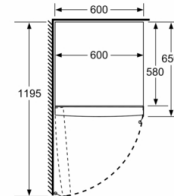

#### Dimension and installation

- 220 - 240 V
- Height adjustable front feet
- Dimensions: 176 cm H x 60 cm W x 65 cm D

## Serie | 4, Free-standing fridge, 176 x 60 cm, Inox-look KSV33VLEPG

	a	b	c	d	e	f
KSW36, GSD36	187					
KSV36, KSF36, GSN36, GSV36	186					
KSV33, GSN33, GSV33	176	60	65	58	60	119.5
KSV29, GSN29, GSV29	161					
GSV24	146					
GSN51	161					
GSN54	176	70	78	70	70	142
GSN58	191					

a Height  
 b Width  
 c Depth with closed door w/o handle and w/o distance part  
 d Depth of cabinet w/o distance part  
 e Width with open door w/o handle  
 f Depth with open door w/o handle w/o distance part

measurements in cm

measurements in mm