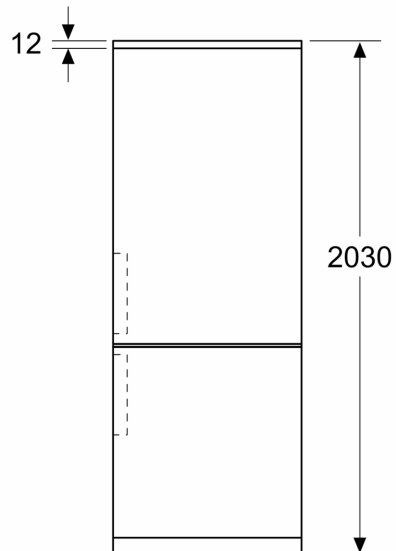

#### Dimension and installation

- Dimensions: 203 cm H x 60 cm W x 66.5 cm D

#### Design features

#### Dimension and installation

#### Additional features

**Series 4, Free-standing fridge-freezer  
with freezer at bottom, 203 x 60 cm,  
Stainless steel look  
KGN392LAFG**

Measurements in mm

Measurements in mm

Measurements in mm