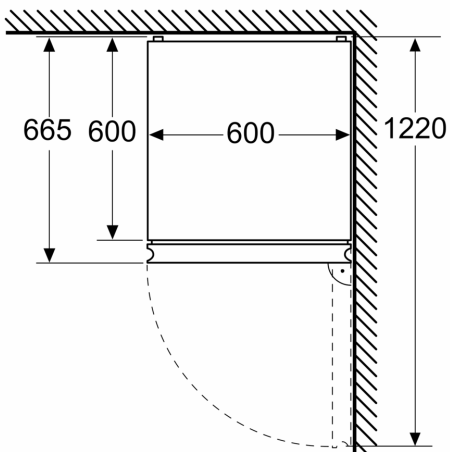

**Series 4, Free-standing fridge-freezer
with freezer at bottom, 203 x 60 cm,
Stainless steel look
KGN392LAFG**

Measurements in mm