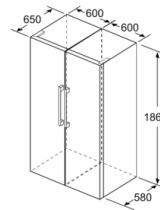

- Easy Access open shelving zone - store and access food easily with our conveniently open freezer shelves

Dimension and installation

- Right hinged door, door reversible
- Dimensions: 186 cm H x 60 cm W x 65 cm D
- Height adjustable front feet
- Door opening: No side clearance needed at all. Full access to all drawers, door opening angle 90°.
- Transportation handles
- 220 - 240 V

Dimension and installation

Serie | 4, Free-standing freezer, 186 x 60 cm, Inox-look GSN36VLFPG

	a	b	c	d	e	f
KSW36, GSD36	187					
KSV36, KSF36, GSN36, GSV36	186					
KSV33, GSN33, GSV33	176	60	65	58	60	119.5
KSV29, GSN29, GSV29	161					
GSV24	146					
GSN51	161					
GSN54	176	70	78	70	70	142
GSN58	191					

a Height
b Width
c Depth with closed door w/o handle and w/o distance part
d Depth of cabinet w/o distance part
e Width with open door w/o handle
f Depth with open door w/o handle w/o distance part

measurements in cm