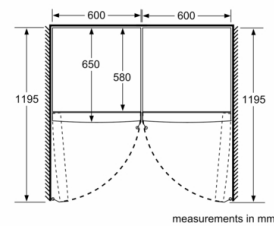

- Easy Access open shelving zone - store and access food easily with our conveniently open freezer shelves

Dimension and installation

- Right hinged door, door reversible
- Dimensions: 186 cm H x 60 cm W x 65 cm D
- Height adjustable front feet
- Door opening: No side clearance needed at all. Full access to all drawers, door opening angle 90°.
- Transportation handles
- 220 - 240 V

Dimension and installation

Serie | 4, Free-standing freezer, 186 x 60 cm, Inox-look GSN36VLFPG

	a	b	c	d	e	f
KSW36, GSD36	187					
KSV36, KSF36, GSN36, GSV36	186					
KSV33, GSN33, GSV33	176	60	65	58	60	119.5
KSV29, GSN29, GSV29	161					
GSV24	146					
GSN51	161					
GSN54	176	70	78	70	70	142
GSN58	191					

a Height
b Width
c Depth with closed door w/o handle and w/o distance part
d Depth of cabinet w/o distance part
e Width with open door w/o handle
f Depth with open door w/o handle w/o distance part

measurements in cm