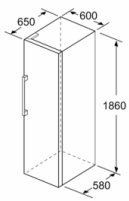

- Easy Access open shelving zone - store and access food easily with our conveniently open freezer shelves

Dimension and installation

- Right hinged door, door reversible
- Dimensions: 186 cm H x 60 cm W x 65 cm D
- Height adjustable front feet
- Door opening: No side clearance needed at all. Full access to all drawers, door opening angle 90°.
- Transportation handles
- 220 - 240 V

Dimension and installation

Serie | 4, Free-standing freezer, 186 x 60 cm, Inox-look GSN36VLFPG

	a	b	c	d	e	f
KSW36, GSD36	187					
KSV36, KSF36, GSN36, GSV36	186					
KSV33, GSN33, GSV33	176	60	65	58	60	119.5
KSV29, GSN29, GSV29	161					
GSV24	146					
GSN51	161					
GSN54	176	70	78	70	70	142
GSN58	191					

a Height
b Width
c Depth with closed door w/o handle and w/o distance part
d Depth of cabinet w/o distance part
e Width with open door w/o handle
f Depth with open door w/o handle w/o distance part

measurements in cm