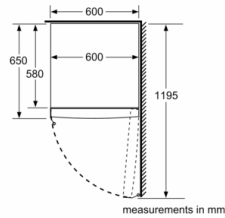

- Easy Access open shelving zone - store and access food easily with our conveniently open freezer shelves

Dimension and installation

- Right hinged door, door reversible
- Dimensions: 186 cm H x 60 cm W x 65 cm D
- Height adjustable front feet
- Door opening: No side clearance needed at all. Full access to all drawers, door opening angle 90°.
- Transportation handles
- 220 - 240 V

Dimension and installation

Serie | 4, Free-standing freezer, 186 x 60 cm, Inox-look GSN36VLFPG

	a	b	c	d	e	f
KSW36, GSD36	187					
KSV36, KSF36, GSN36, GSV36	186					
KSV33, GSN33, GSV33	176	60	65	58	60	119.5
KSV29, GSN29, GSV29	161					
GSV24	146					
GSN51	161					
GSN54	176	70	78	70	70	142
GSN58	191					

a Height
b Width
c Depth with closed door w/o handle and w/o distance part
d Depth of cabinet w/o distance part
e Width with open door w/o handle
f Depth with open door w/o handle w/o distance part

measurements in cm