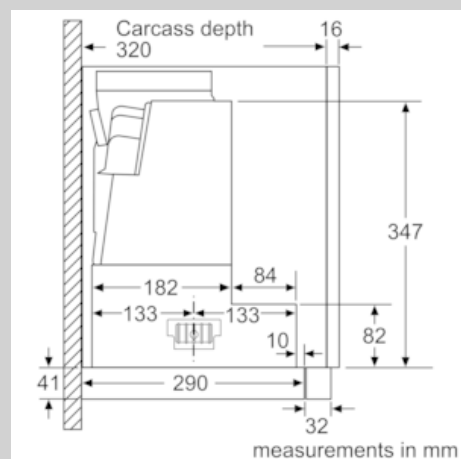

B

Features

Technical Data

Typology : Pull-out
 Approval certificates : CE, VDE
 Length of electrical supply cord (cm) : 175
 Required niche size for installation (HxWxD) : 385mm x 524.0mm x 290mm
 Minimum distance above an electric hob : 430
 Minimum distance above a gas hob : 650
 Net weight (kg) : 14.431
 Type of control : Electronic
 Number of speed settings : 3-stage + 2 intensive
 Maximum output air extraction (m³/h) : 395
 Boost position output recirculating (m³/h) : 543.0
 Maximum output recirculating air (m³/h) : 321
 Boost position air extraction (m³/h) : 700
 Number of lights (Stck) : 3
 Noise level (dB(A) re 1 pW) : 53
 Diameter of air outlet (mm) : 120 / 150
 Grease filter material : Washable stainless steel
 EAN code : 4242004251224
 Connection rating (W) : 146
 Current (A) : 10
 Voltage (V) : 220-240
 Frequency (Hz) : 50; 60
 Plug type : GB plug
 Installation type : Built-in

Planning and installation information

- Telescopic comfort installation
- Dimensions (HxWxD): 426 x 898 x 290 mm
- Built-in dimensions (HxWxD): 385 x 524 x 290 mm
- Diameter pipe Ø 150 mm (Ø 120 mm enclosed)
- Electrical cable length 1.75 m

* In accordance with the EU-Regulation No 65/2014

N 90, Telescopic cooker hood, 90 cm, Stainless steel
D49PU54X1B

Dimensioned drawings

N 90, Telescopic cooker hood, 90 cm, Stainless steel
D49PU54X1B

Dimensioned drawings