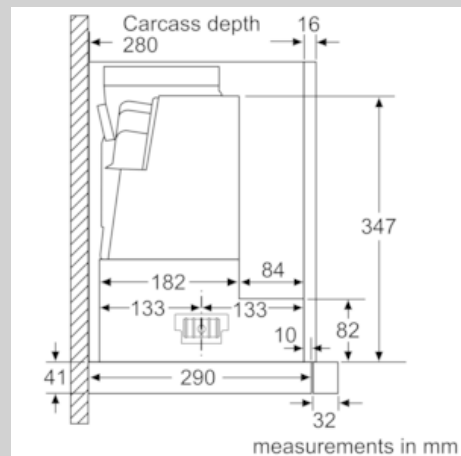

B

Features

Technical Data

Typology : Pull-out
 Approval certificates : CE, VDE
 Length of electrical supply cord (cm) : 175
 Required niche size for installation (HxWxD) : 385mm x 524.0mm x 290mm
 Minimum distance above an electric hob : 430
 Minimum distance above a gas hob : 650
 Net weight (kg) : 14.431
 Type of control : Electronic
 Number of speed settings : 3-stage + 2 intensive
 Maximum output air extraction (m³/h) : 395
 Boost position output recirculating (m³/h) : 543.0
 Maximum output recirculating air (m³/h) : 321
 Boost position air extraction (m³/h) : 700
 Number of lights (Stck) : 3
 Noise level (dB(A) re 1 pW) : 53
 Diameter of air outlet (mm) : 120 / 150
 Grease filter material : Washable stainless steel
 EAN code : 4242004251224
 Connection rating (W) : 146
 Current (A) : 10
 Voltage (V) : 220-240
 Frequency (Hz) : 50; 60
 Plug type : GB plug
 Installation type : Built-in

Planning and installation information

- Telescopic comfort installation
- Dimensions (HxWxD): 426 x 898 x 290 mm
- Built-in dimensions (HxWxD): 385 x 524 x 290 mm
- Diameter pipe Ø 150 mm (Ø 120 mm enclosed)
- Electrical cable length 1.75 m

* In accordance with the EU-Regulation No 65/2014

N 90, Telescopic cooker hood, 90 cm, Stainless steel
D49PU54X1B

Dimensioned drawings

N 90, Telescopic cooker hood, 90 cm, Stainless steel
D49PU54X1B

Dimensioned drawings