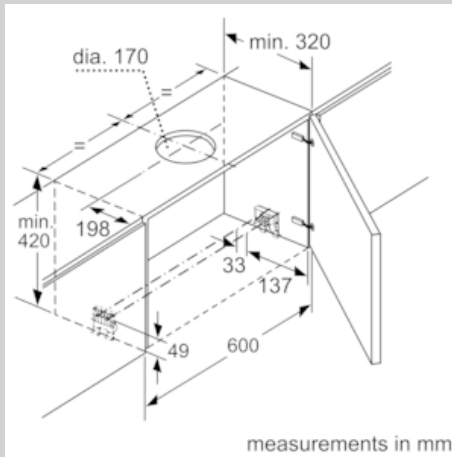

B

Features

Technical Data

Typology : Pull-out
 Approval certificates : CE, VDE
 Length of electrical supply cord (cm) : 175
 Required niche size for installation (HxWxD) : 385mm x 524.0mm x 290mm
 Minimum distance above an electric hob : 430
 Minimum distance above a gas hob : 650
 Net weight (kg) : 14.431
 Type of control : Electronic
 Number of speed settings : 3-stage + 2 intensive
 Maximum output air extraction (m³/h) : 395
 Boost position output recirculating (m³/h) : 543.0
 Maximum output recirculating air (m³/h) : 321
 Boost position air extraction (m³/h) : 700
 Number of lights (Stck) : 3
 Noise level (dB(A) re 1 pW) : 53
 Diameter of air outlet (mm) : 120 / 150
 Grease filter material : Washable stainless steel
 EAN code : 4242004251224
 Connection rating (W) : 146
 Current (A) : 10
 Voltage (V) : 220-240
 Frequency (Hz) : 50; 60
 Plug type : GB plug
 Installation type : Built-in

Planning and installation information

- Telescopic comfort installation
- Dimensions (HxWxD): 426 x 898 x 290 mm
- Built-in dimensions (HxWxD): 385 x 524 x 290 mm
- Diameter pipe Ø 150 mm (Ø 120 mm enclosed)
- Electrical cable length 1.75 m

* In accordance with the EU-Regulation No 65/2014

N 90, Telescopic cooker hood, 90 cm, Stainless steel
D49PU54X1B

Dimensioned drawings

N 90, Telescopic cooker hood, 90 cm, Stainless steel
D49PU54X1B

Dimensioned drawings