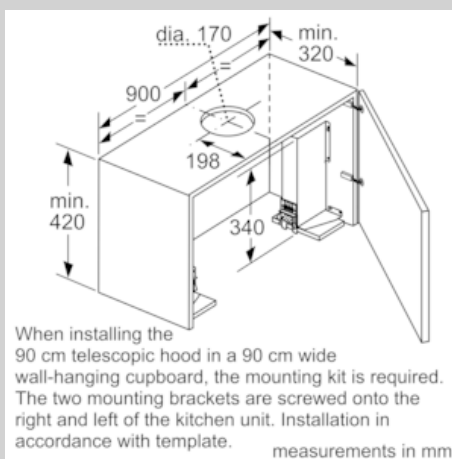

B

Features

Technical Data

Typology : Pull-out
 Approval certificates : CE, VDE
 Length of electrical supply cord (cm) : 175
 Required niche size for installation (HxWxD) : 385mm x 524.0mm x 290mm
 Minimum distance above an electric hob : 430
 Minimum distance above a gas hob : 650
 Net weight (kg) : 14.431
 Type of control : Electronic
 Number of speed settings : 3-stage + 2 intensive
 Maximum output air extraction (m³/h) : 395
 Boost position output recirculating (m³/h) : 543.0
 Maximum output recirculating air (m³/h) : 321
 Boost position air extraction (m³/h) : 700
 Number of lights (Stck) : 3
 Noise level (dB(A) re 1 pW) : 53
 Diameter of air outlet (mm) : 120 / 150
 Grease filter material : Washable stainless steel
 EAN code : 4242004251224
 Connection rating (W) : 146
 Current (A) : 10
 Voltage (V) : 220-240
 Frequency (Hz) : 50; 60
 Plug type : GB plug
 Installation type : Built-in

Planning and installation information

- Telescopic comfort installation
- Dimensions (HxWxD): 426 x 898 x 290 mm
- Built-in dimensions (HxWxD): 385 x 524 x 290 mm
- Diameter pipe Ø 150 mm (Ø 120 mm enclosed)
- Electrical cable length 1.75 m

* In accordance with the EU-Regulation No 65/2014

N 90, Telescopic cooker hood, 90 cm, Stainless steel
D49PU54X1B

Dimensioned drawings

N 90, Telescopic cooker hood, 90 cm, Stainless steel
D49PU54X1B

Dimensioned drawings