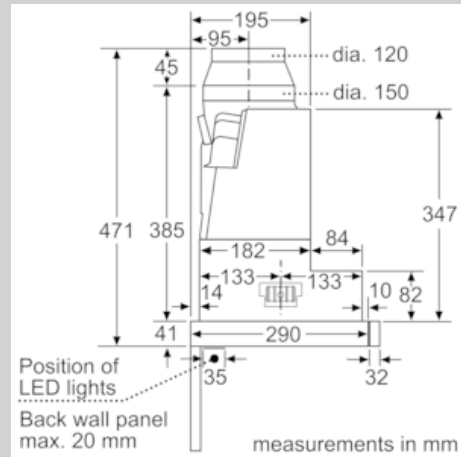

B

Features

Technical Data

Typology : Pull-out
 Approval certificates : CE, VDE
 Length of electrical supply cord (cm) : 175
 Required niche size for installation (HxWxD) : 385mm x 524.0mm x 290mm
 Minimum distance above an electric hob : 430
 Minimum distance above a gas hob : 650
 Net weight (kg) : 14.431
 Type of control : Electronic
 Number of speed settings : 3-stage + 2 intensive
 Maximum output air extraction (m³/h) : 395
 Boost position output recirculating (m³/h) : 543.0
 Maximum output recirculating air (m³/h) : 321
 Boost position air extraction (m³/h) : 700
 Number of lights (Stck) : 3
 Noise level (dB(A) re 1 pW) : 53
 Diameter of air outlet (mm) : 120 / 150
 Grease filter material : Washable stainless steel
 EAN code : 4242004251224
 Connection rating (W) : 146
 Current (A) : 10
 Voltage (V) : 220-240
 Frequency (Hz) : 50; 60
 Plug type : GB plug
 Installation type : Built-in

Planning and installation information

- Telescopic comfort installation
- Dimensions (HxWxD): 426 x 898 x 290 mm
- Built-in dimensions (HxWxD): 385 x 524 x 290 mm
- Diameter pipe Ø 150 mm (Ø 120 mm enclosed)
- Electrical cable length 1.75 m

* In accordance with the EU-Regulation No 65/2014

N 90, Telescopic cooker hood, 90 cm, Stainless steel
D49PU54X1B

Dimensioned drawings

N 90, Telescopic cooker hood, 90 cm, Stainless steel
D49PU54X1B

Dimensioned drawings