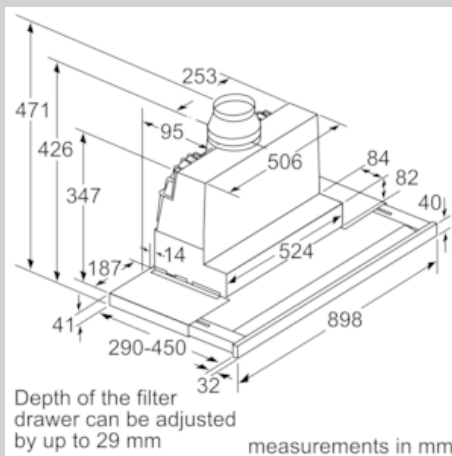

B

Features

Technical Data

Typology : Pull-out
 Approval certificates : CE, VDE
 Length of electrical supply cord (cm) : 175
 Required niche size for installation (HxWxD) : 385mm x 524.0mm x 290mm
 Minimum distance above an electric hob : 430
 Minimum distance above a gas hob : 650
 Net weight (kg) : 14.431
 Type of control : Electronic
 Number of speed settings : 3-stage + 2 intensive
 Maximum output air extraction (m³/h) : 395
 Boost position output recirculating (m³/h) : 543.0
 Maximum output recirculating air (m³/h) : 321
 Boost position air extraction (m³/h) : 700
 Number of lights (Stck) : 3
 Noise level (dB(A) re 1 pW) : 53
 Diameter of air outlet (mm) : 120 / 150
 Grease filter material : Washable stainless steel
 EAN code : 4242004251224
 Connection rating (W) : 146
 Current (A) : 10
 Voltage (V) : 220-240
 Frequency (Hz) : 50; 60
 Plug type : GB plug
 Installation type : Built-in

Planning and installation information

- Telescopic comfort installation
- Dimensions (HxWxD): 426 x 898 x 290 mm
- Built-in dimensions (HxWxD): 385 x 524 x 290 mm
- Diameter pipe Ø 150 mm (Ø 120 mm enclosed)
- Electrical cable length 1.75 m

* In accordance with the EU-Regulation No 65/2014

N 90, Telescopic cooker hood, 90 cm, Stainless steel
D49PU54X1B

Dimensioned drawings

N 90, Telescopic cooker hood, 90 cm, Stainless steel
D49PU54X1B

Dimensioned drawings