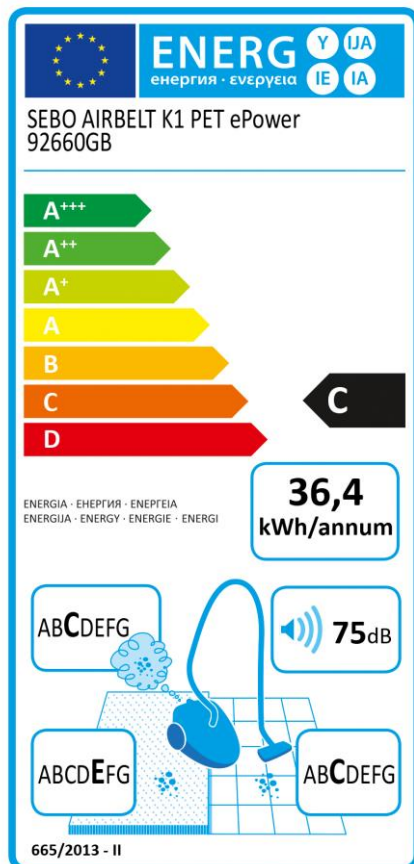

Product fiche subject to the EU regulation no. 665/2013 & 666/2013

Supplier's name or trade mark: SEBO
Supplier's model identifier: SEBO AIRBELT K1 PET ePower, 92660GB
Energy efficiency class: C
Annual energy consumption in kWh/year: 36,4. Indicative annual energy consumption (kWh per year), based on 50 cleaning tasks. Actual annual energy consumption will depend on how the appliance is used.
Carpet cleaning performance class: E
Hard floor cleaning performance class: C
Dust re-emission class: C
Sound power level: 75 dB
Rated input power: 890 W