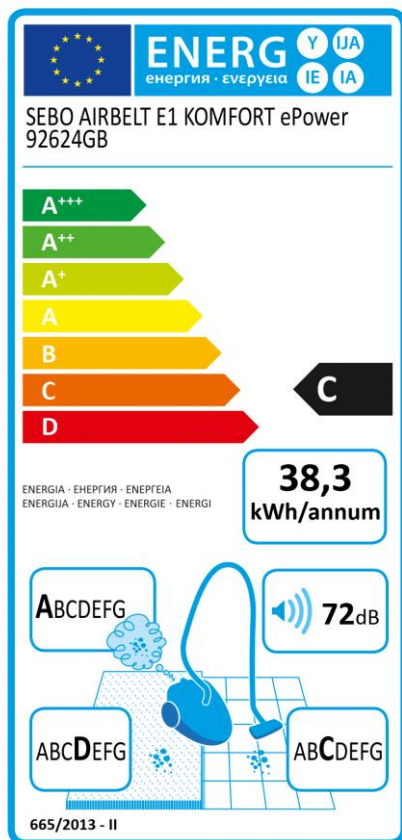

Product fiche subject to the EU regulation no. 665/2013 & 666/2013

Supplier's name or trade mark: SEBO
Supplier's model identifier: SEBO AIRBELT E1 KOMFORT ePower, 92624GB
Energy efficiency class: C
Annual energy consumption in kWh/year: 38,3. Indicative annual energy consumption (kWh per year), based on 50 cleaning tasks. Actual annual energy consumption will depend on how the appliance is used.
Carpet cleaning performance class: D
Hard floor cleaning performance class: C
Dust re-emission class: A
Sound power level: 72 dB
Rated input power: 890 W