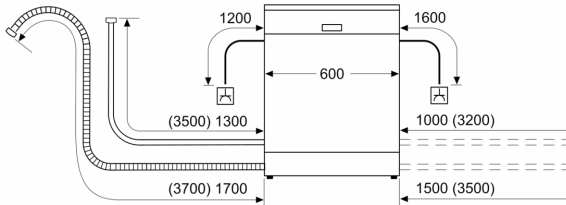

**Series 6, Free-standing dishwasher,  
60 cm, White  
SMS6ZCW10G**

measurements in mm

⌚ socket  
( ) values with extension kit