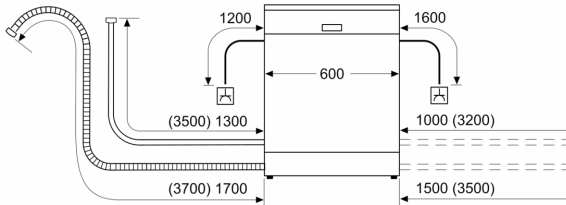

**Series 6, Free-standing dishwasher,
60 cm, Silver inox
SMS6ZCI10G**

measurements in mm

⌚ socket
( ) values with extension kit